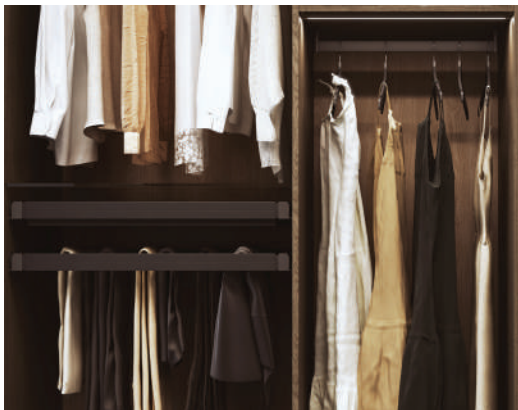

Islands with drawers, organisers and shelves are a special place to store precious objects like watches or jewellery. It makes your walk-in look unique.

ELEGANCE

An open walk-in wardrobe with laminated panel. Its distinguishing feature is its personalisation, achieved by using dedicated accessories. Unique, useful space that is made to measure. A particularly special part of this walk-in is the shoe zone covered by our Opal glass doors, including LED lighting which improves the wardrobes functionality and brightens the room.