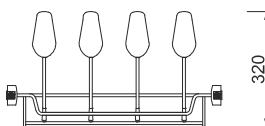

53-43651CR

Stojak na buty 600x500x350 mm, chromowany
Shoe rack 600x500x350 mm, chrome
Porte - chaussures 600x500x350 mm, chromé