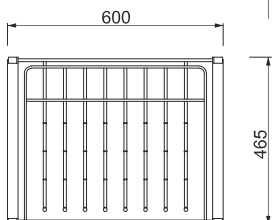

53-42651CR

Wieszak na spodnie 600x500x100 mm, chromowany
Trousers rack 600x500x100 mm, chrome
Porte - pantalon 600x500x100 mm, chromé