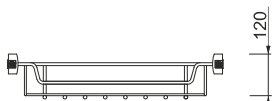

53-42651CR

Wieszak na spodnie 600x500x100 mm, chromowany
Trousers rack 600x500x100 mm, chrome
Porte - pantalon 600x500x100 mm, chromé