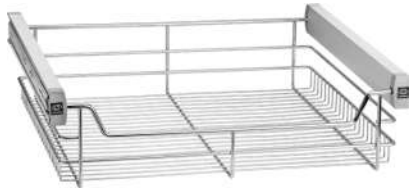

53-41X51CR

Kosz druciany Bx500x140 mm, chromowany
Wire basket Bx500x140 mm, chrome
Panier en fil métallique Bx500x140 mm, chromé