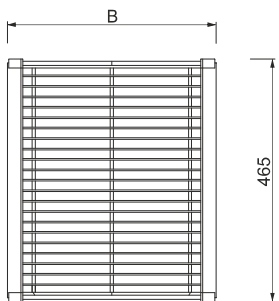

53-41X51CR

Kosz druciany Bx500x140 mm, chromowany
Wire basket Bx500x140 mm, chrome
Panier en fil métallique Bx500x140 mm, chromé