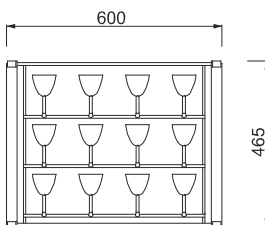

## 53-42651CR

Wieszak na spodnie 600x500x100 mm, chromowany  
Trousers rack 600x500x100 mm, chrome  
Porte - pantalon 600x500x100 mm, chromé

1 pc./pack

## 53-43651CR

Stojak na buty 600x500x350 mm, chromowany  
Shoe rack 600x500x350 mm, chrome  
Porte - chaussures 600x500x350 mm, chromé

1 pc./pack