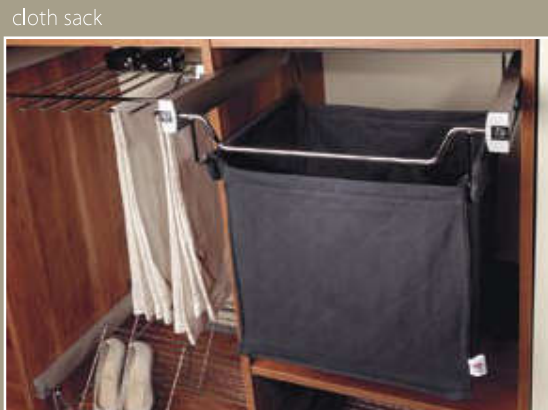

wardrobe

◀
column system
aluminum profile
colour – natural anode
laminated panel - Light Limba

pullout shelf

wire basket

pullout shelf with rail

pullout hanger

wire basket

vacuum hose holder

iron holder

hanger rod

tie and belt vertical drawer

pull-down pantograph

shoe rack

wire shelf

wire basket

tie and belt track

pullout hanger

hanger rod

cloth sack

trousers rack

wire basket