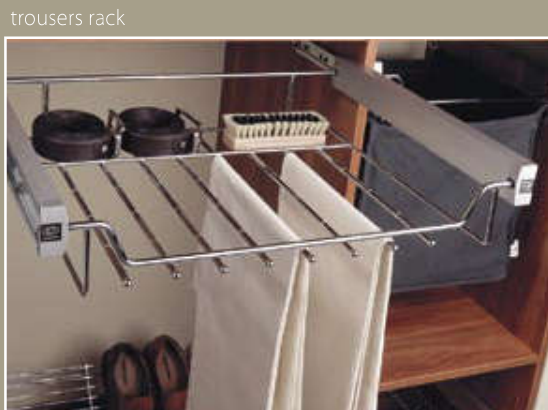

wardrobe

◀
column system
aluminum profile
colour – natural anode
laminated panel - Light Limba

pullout shelf

wire basket

pullout shelf with rail

pullout hanger

wire basket

vacuum hose holder

iron holder

hanger rod

tie and belt vertical drawer

pull-down pantograph

shoe rack

wire shelf

wire basket

tie and belt track

pullout hanger

hanger rod

cloth sack

trousers rack

wire basket